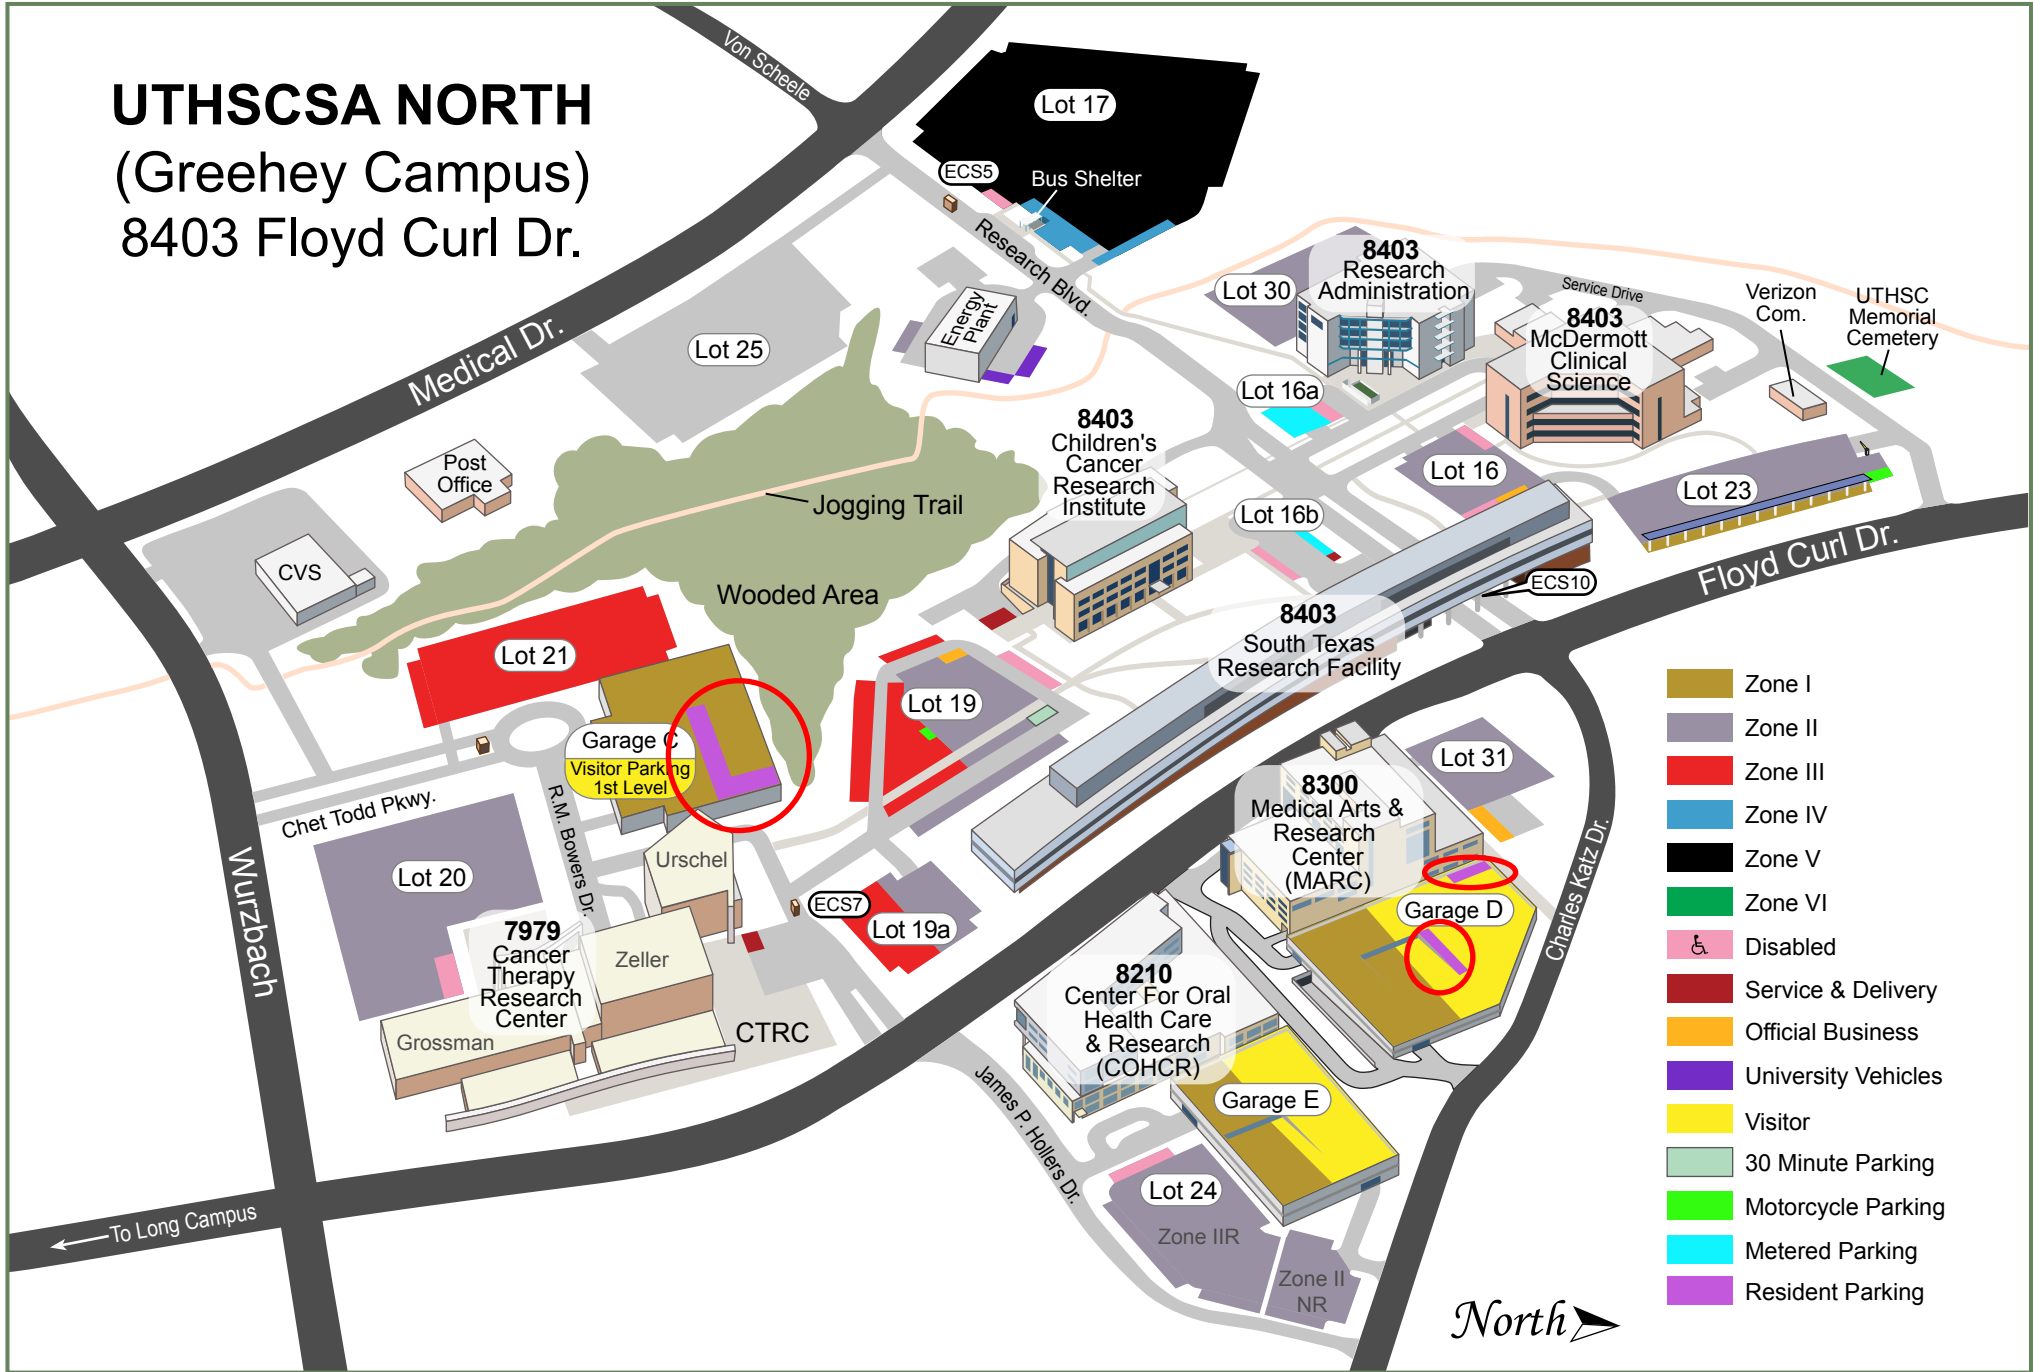

UTHSCSA NORTH (Greehey Campus) 8403 Floyd Curl Dr.

- Zone I
- Zone II
- Zone III
- Zone IV
- Zone V
- Zone VI
- Disabled
- Service & Delivery
- Official Business
- University Vehicles
- Visitor
- 30 Minute Parking
- Motorcycle Parking
- Metered Parking
- Resident Parking