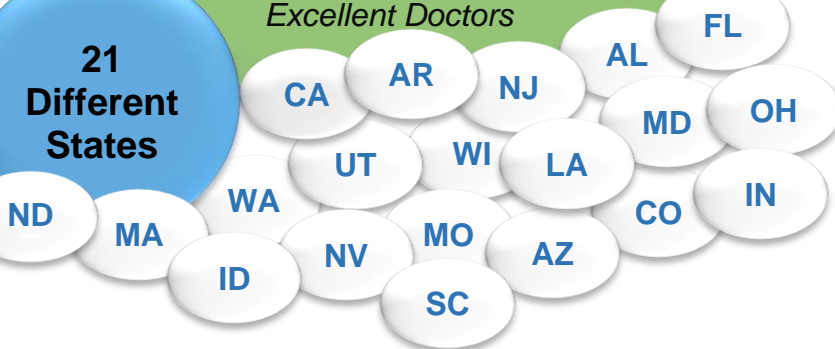

Long School of Medicine

Entry Year 2022

Profile of the Class

35
Out of
Staters

190
Texans
Y'All

Class Size 230

smart fun industrious people
who are gonna be
Excellent Doctors

21
Different
States

MCAT 517.64
GPA overall 3.86
GPA science 3.84

Sample of Undergrad Institutions

Alabama
Arizona State
Baylor University
BYU
Colo Mines
Creighton
Davidson
Duke
Emory
Hopkins
MIT
Northeastern
Northwestern
THE Ohio State U
Oklahoma State
Penn
Princeton
Rice University
SMU
Stanford
Texas A&M
TCU
Texas Tech
US Air Force Academy
UCB, UCLA, UCR
U Miami
UT Austin
UT Dallas
UNC Chapel Hill
U Oklahoma
Vanderbilt
Wash U