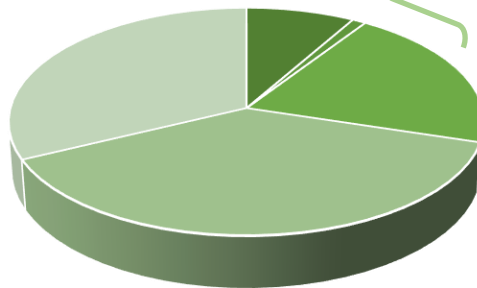

MCAT 517.64
GPA overall 3.86
GPA science 3.84

Sample of Undergrad Institutions

Alabama
Arizona State
Baylor University
BYU
Colo Mines
Creighton
Davidson
Duke
Emory
Hopkins
MIT
Northeastern
Northwestern
THE Ohio State U
Oklahoma State
Penn
Princeton
Rice University
SMU
Stanford
Texas A&M
TCU
Texas Tech
US Air Force Academy
UCB, UCLA, UCR
U Miami
UT Austin
UT Dallas
UNC Chapel Hill
U Oklahoma
Vanderbilt
Wash U

Ages
18-38
Average 23

Diversity

28% UIM

- African American
- American Indian
- Hispanic
- Asian
- White

103

122

First Gen Undergrad	17
First Gen Grad	52
Non-Traditional	36
Rural	21
Inner City	4
Reapplicants	27