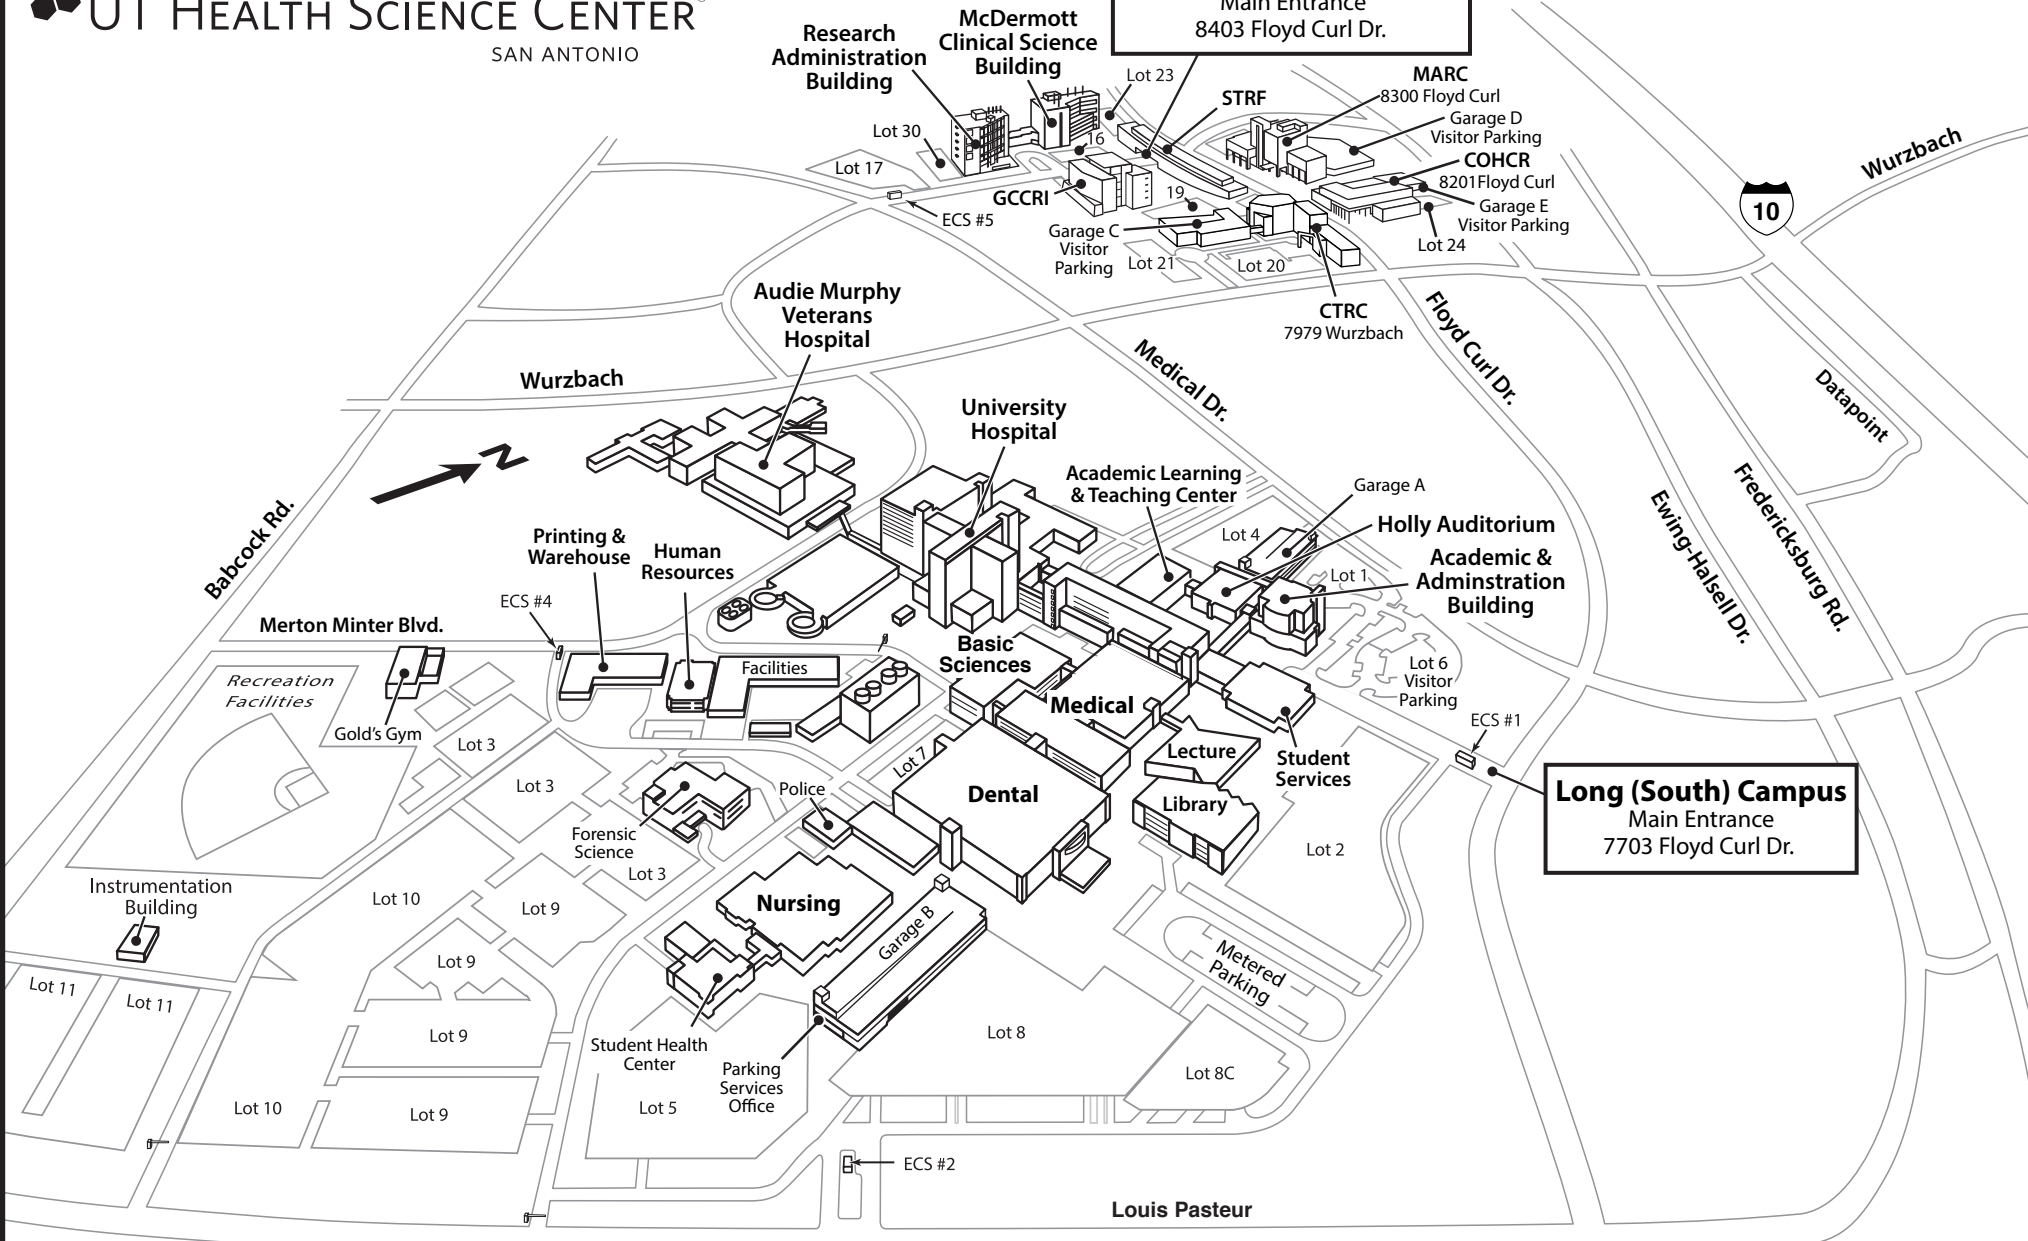

Greehey (North) Campus
Main Entrance
8403 Floyd Curl Dr.

Long (South) Campus
Main Entrance
7703 Floyd Curl Dr.

ECS: Entry Control Station (guard station)